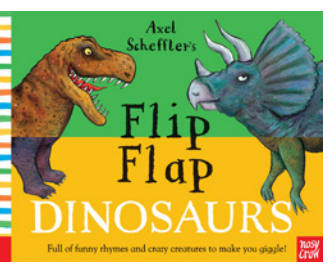

HUGGY KISSY* **NEW**
#1300 | from birth+ \$13

ALPHABET STREET* **NEW**
#2693 | from 2 years+ \$22

PAPER PEEK COLORS* **NEW**
#1487 | from 2 years+ \$19.50

FLIP FLAP DINOSAURS*
#2770 | from 3 years+ \$15.50 **NEW**

THE COLORING BOOK OF CARDS AND ENVELOPES Nature*
#2764 | FAMILY 3 years+
\$15

SPRING SUMMER 2020

OUTDOOR FUN & DISCOVERY!

JR. GARDEN TOTE SET*
#2056 | from 4 years+
dt **\$32**

GO-MO FEATHERBALL*
#3025 | 7 years-Adult
dt **\$17.50**