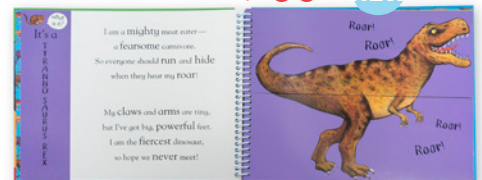

HUGGY KISSY* **NEW**
#1300 | from birth+ \$13

ALPHABET STREET* **NEW**
#2693 | from 2 years+ \$22

PAPER PEEK COLORS* **NEW**
#1487 | from 2 years+ \$19.50

FLIP FLAP DINOSAURS*
#2770 | from 3 years+ \$15.50 **NEW**

THE COLORING BOOK OF CARDS AND ENVELOPES Nature*
#2764 | FAMILY 3 years+
\$15

SPRING SUMMER 2020

OUTDOOR FUN & DISCOVERY!

JR. GARDEN TOTE SET*
#2056 | from 4 years+
dt **\$32**

GO-MO FEATHERBALL*
#3025 | 7 years-Adult
dt **\$17.50**