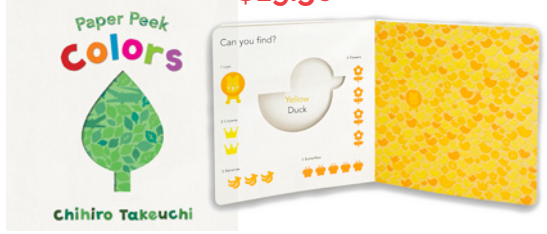

SPRINT!™ Cooperative Game

Guess right # of cards to beat the hare!
#4142 | from 8 years+
c c \$16.50 **NEW**

COLOR COB Slide Puzzle
#4236 | 8 years-Adult
dt a b c \$16

SHERLOCK™ EXPRESS **NEW**

Rule out suspects to win!
#3400 | from 7 years+
c \$20.50

HUGGY KISSY* **NEW**
#1300 | from birth+ \$13

ALPHABET STREET* **NEW**
#2693 | from 2 years+ \$22

PAPER PEEK COLORS* **NEW**
#1487 | from 2 years+ \$19.50

FLIP FLAP DINOSAURS*
#2770 | from 3 years+ \$15.50 **NEW**