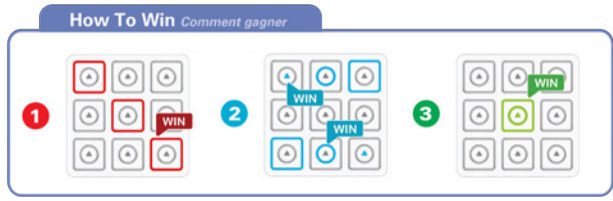

MINI SPORTS CAR NEW Twin Pack

Diecast pull back action.
 #2317 | from 3 years+
 dt \$13

WARNING:
 CHOKING HAZARD - Small Parts.
 Not for children under 3 years.

Includes 2 cars from these 4 styles!

TRIPLE PLAY NEW Shapes Game

3 different ways to win!
 #3987 | from 6 years-Teen
 dt \$19.50

WARNING:
 CHOKING HAZARD - Small Parts.
 Not for children under 3 years.

MAZZLE BALL TRACK NEW

Build your own mini maze.
 #3085 | from 5 years+
 dt \$15.50